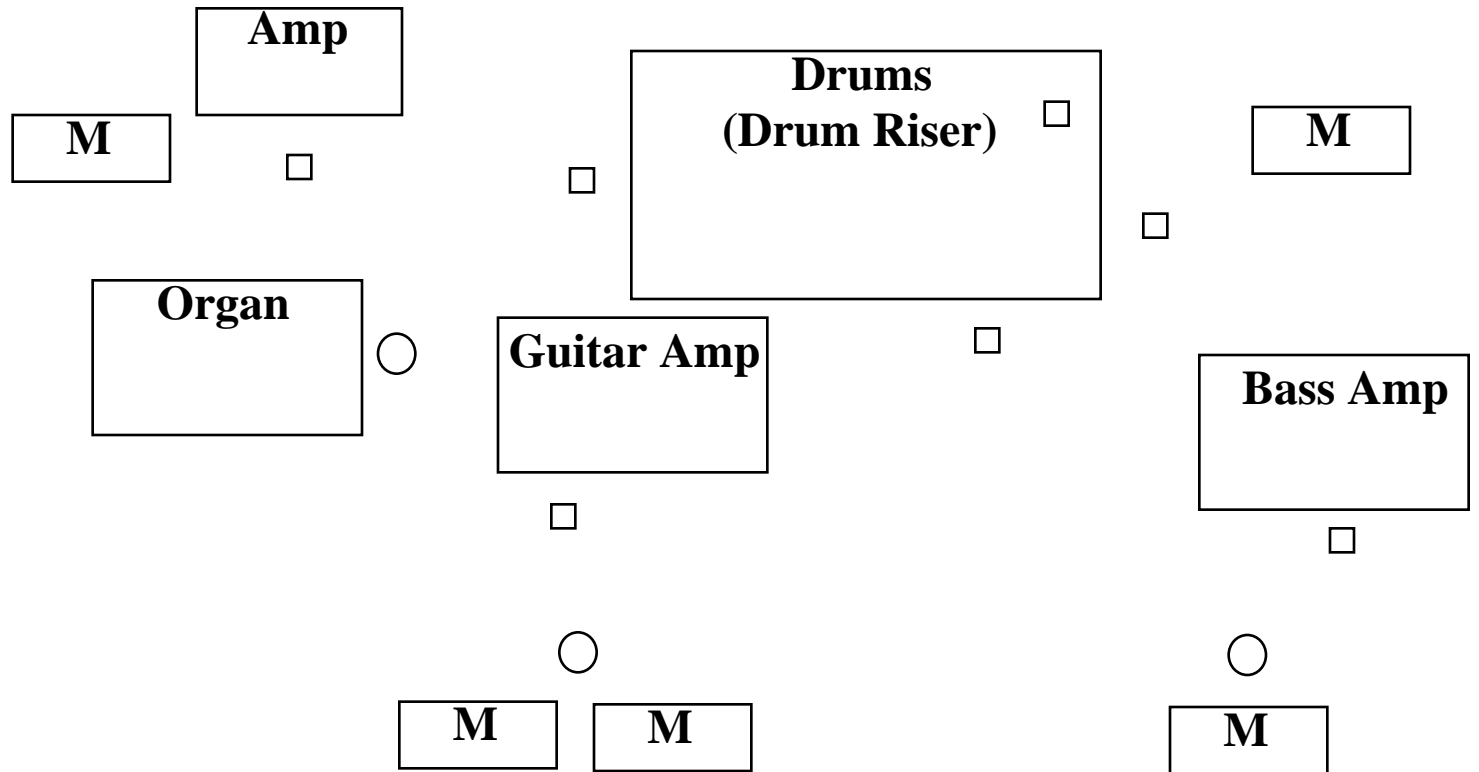

The Coco Montoya Band Stage Plot

Input List

1. Lead Vocal
2. Keyboard Vocal
3. Bass Vocal
4. Drum Vocal
5. Guitar
6. Leslie #1
7. Leslie #2
8. Synthesizer Direct
9. Bass Direct
10. Bass Mic (optional)
11. Kick
12. Snare
13. Hi-Hat
14. Rack Tom #1
15. Rack Tom #2
16. Floor Tom
17. Over Head #1
18. Over Head #2

LEGEND:

□ = Mic

M = Monitor Wedge

○ = Vocal Mike

Agency: The Rosebud Agency

Tel: (415) 386-3456 / Fax: (415) 386-0599/ e-mail: info@rosebudus.com

Note: We will require proper voltage power outlets or a dual power source adapter. Please consult equipment rider for equipment specifications.